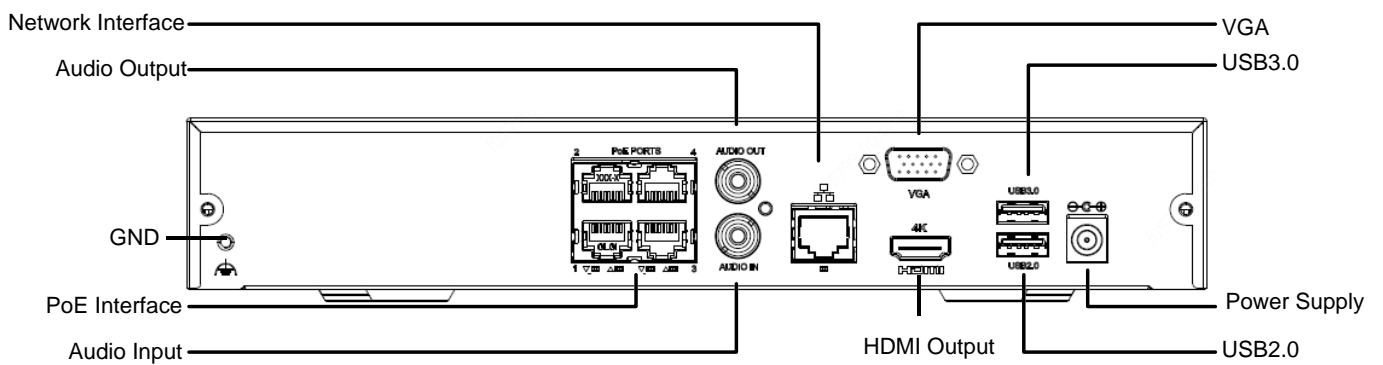

Rear Panel

Zhejiang Uniview Technologies Co., Ltd.

Building No.10, Wanlun Science Park, Jiangling Road 88, Binjiang District, Hangzhou, Zhejiang, China

Email: overseasbusiness@uniview.com; globalsupport@uniview.com

<http://www.uniview.com>

©2019 Zhejiang Uniview Technologies Co., Ltd. All rights reserved.

* Product specifications and availability are subject to change without notice.