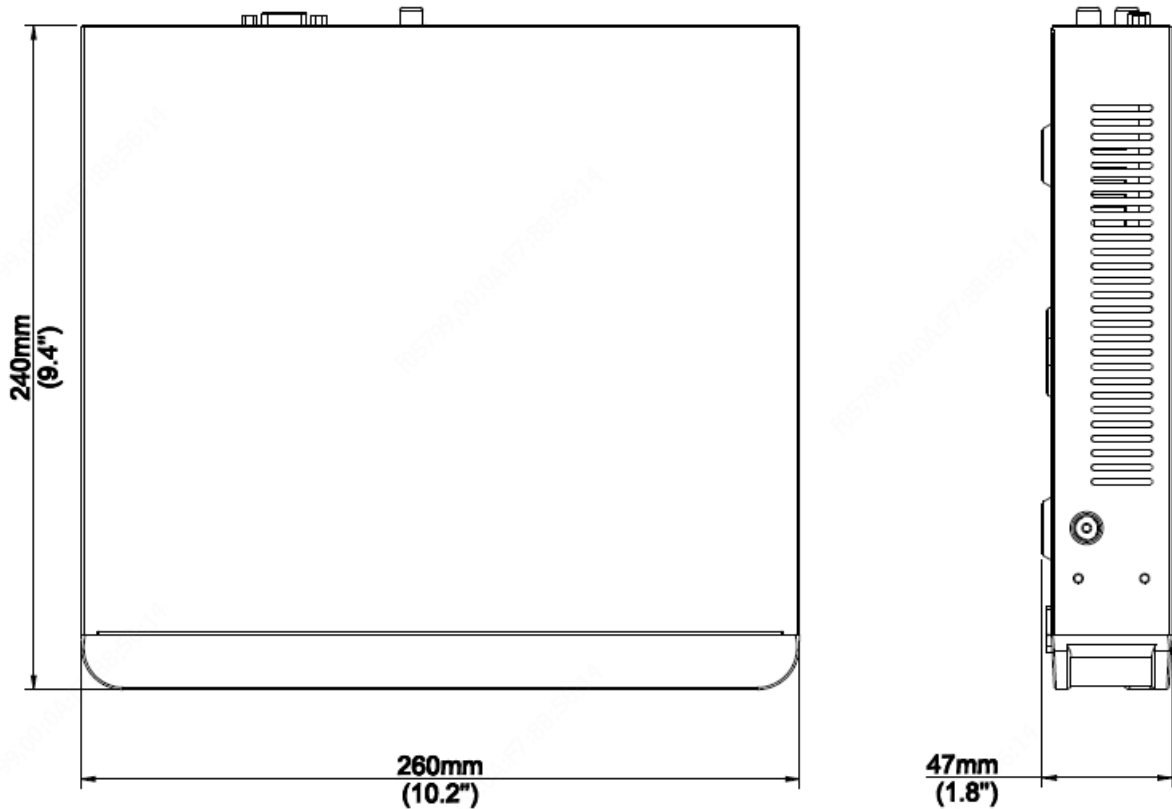

Dimensions