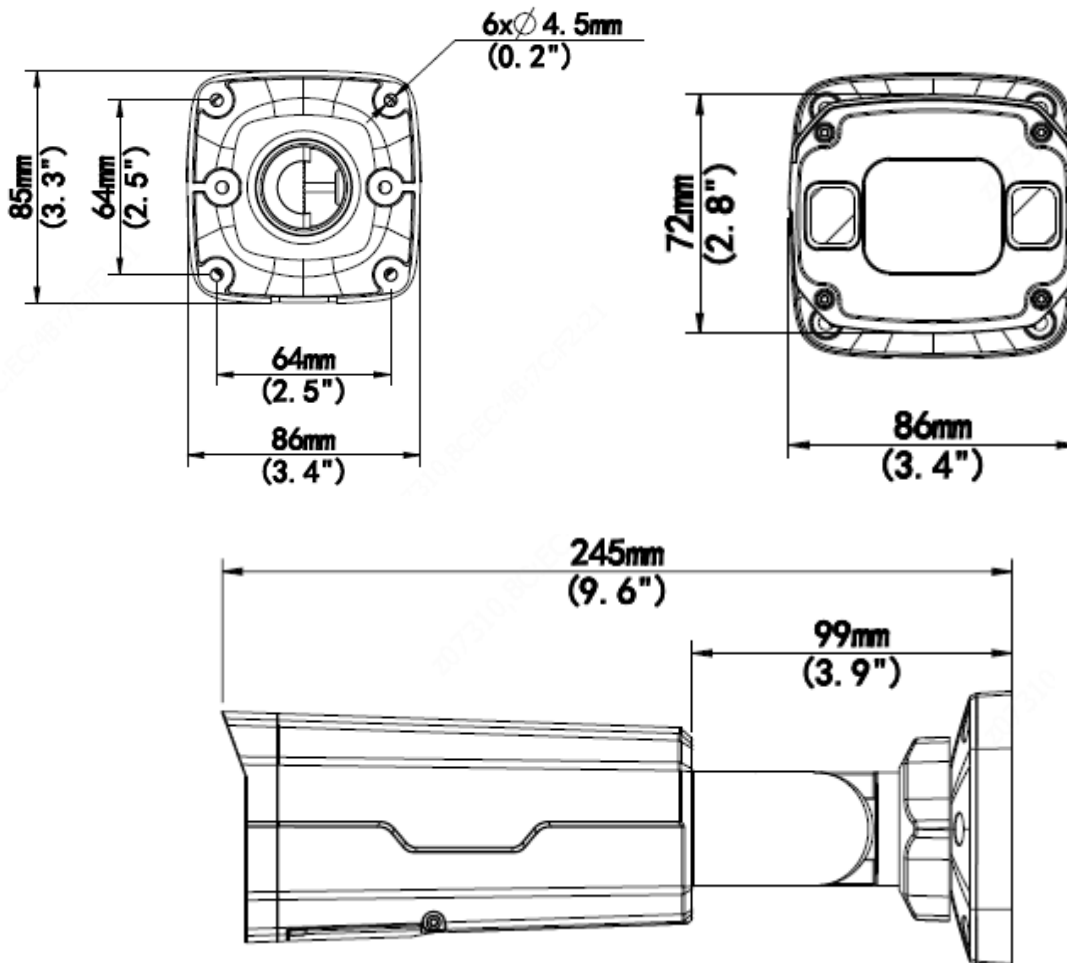

Safety	CE LVD (EN 62368-1:2014+A11:2017) CB (IEC 62368-1:2014) UL (UL 62368-1, 2nd Ed., Issue Date: 2014-12-01)
Environment	CE-RoHS (2011/65/EU;(EU)2015/863); WEEE (2012/19/EU); Reach (Regulation (EC) No 1907/2006)
Protection	IP67 (IEC 60529:1989+AMD1:1999+AMD2:2013) IK10 (IEC 62262:2002)
General	
Power	DC 12V±25%, PoE (IEEE 802.3af)
	Power consumption: Max 8.0 W
Power Interface	∅ 5.5mm coaxial power plug
Dimensions (L × W × H)	245 × 86 × 72mm (9.6" × 3.4" × 2.8")
Weight	0.92kg (2.0lb)
Material	Metal
Working Environment	-30°C ~ 60°C (-22°F ~ 140°F), Humidity: ≤95% RH (non-condensing)
Storage Environment	-30°C ~ 60°C (-22°F ~ 140°F), Humidity: ≤95% RH (non-condensing)
Surge Protection	6KV
Reset Button	N/A

Dimensions